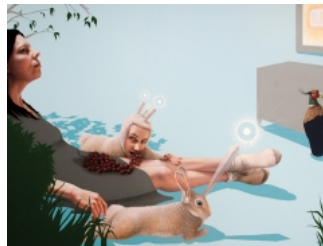

City / State: Santa Fe, NM

Instinctual Feast is a series of five hand-drawn and painted artworks that represents the ever-elusive state of love. Incorporating religious objects, luscious fruits and vegetables, and animal forms intermingled with male and female figures, the works prompt the viewer to contemplate the many facets and faces of love—in all its mystery and spirituality. Through my work, I explore my own attachment to the concept of love—its pleasures and its pain—and what it means to be human. How does love connect with our humanity? That is a question that I grapple with and aspire to answer through Instinctual Feast.

These works are not intended to mock our devotion to love or to provide easy answers to its complex questions, but rather to present a doorway into its ever-evolving mystery.

APPEARANCES

[2016, West, Issue #126](#)